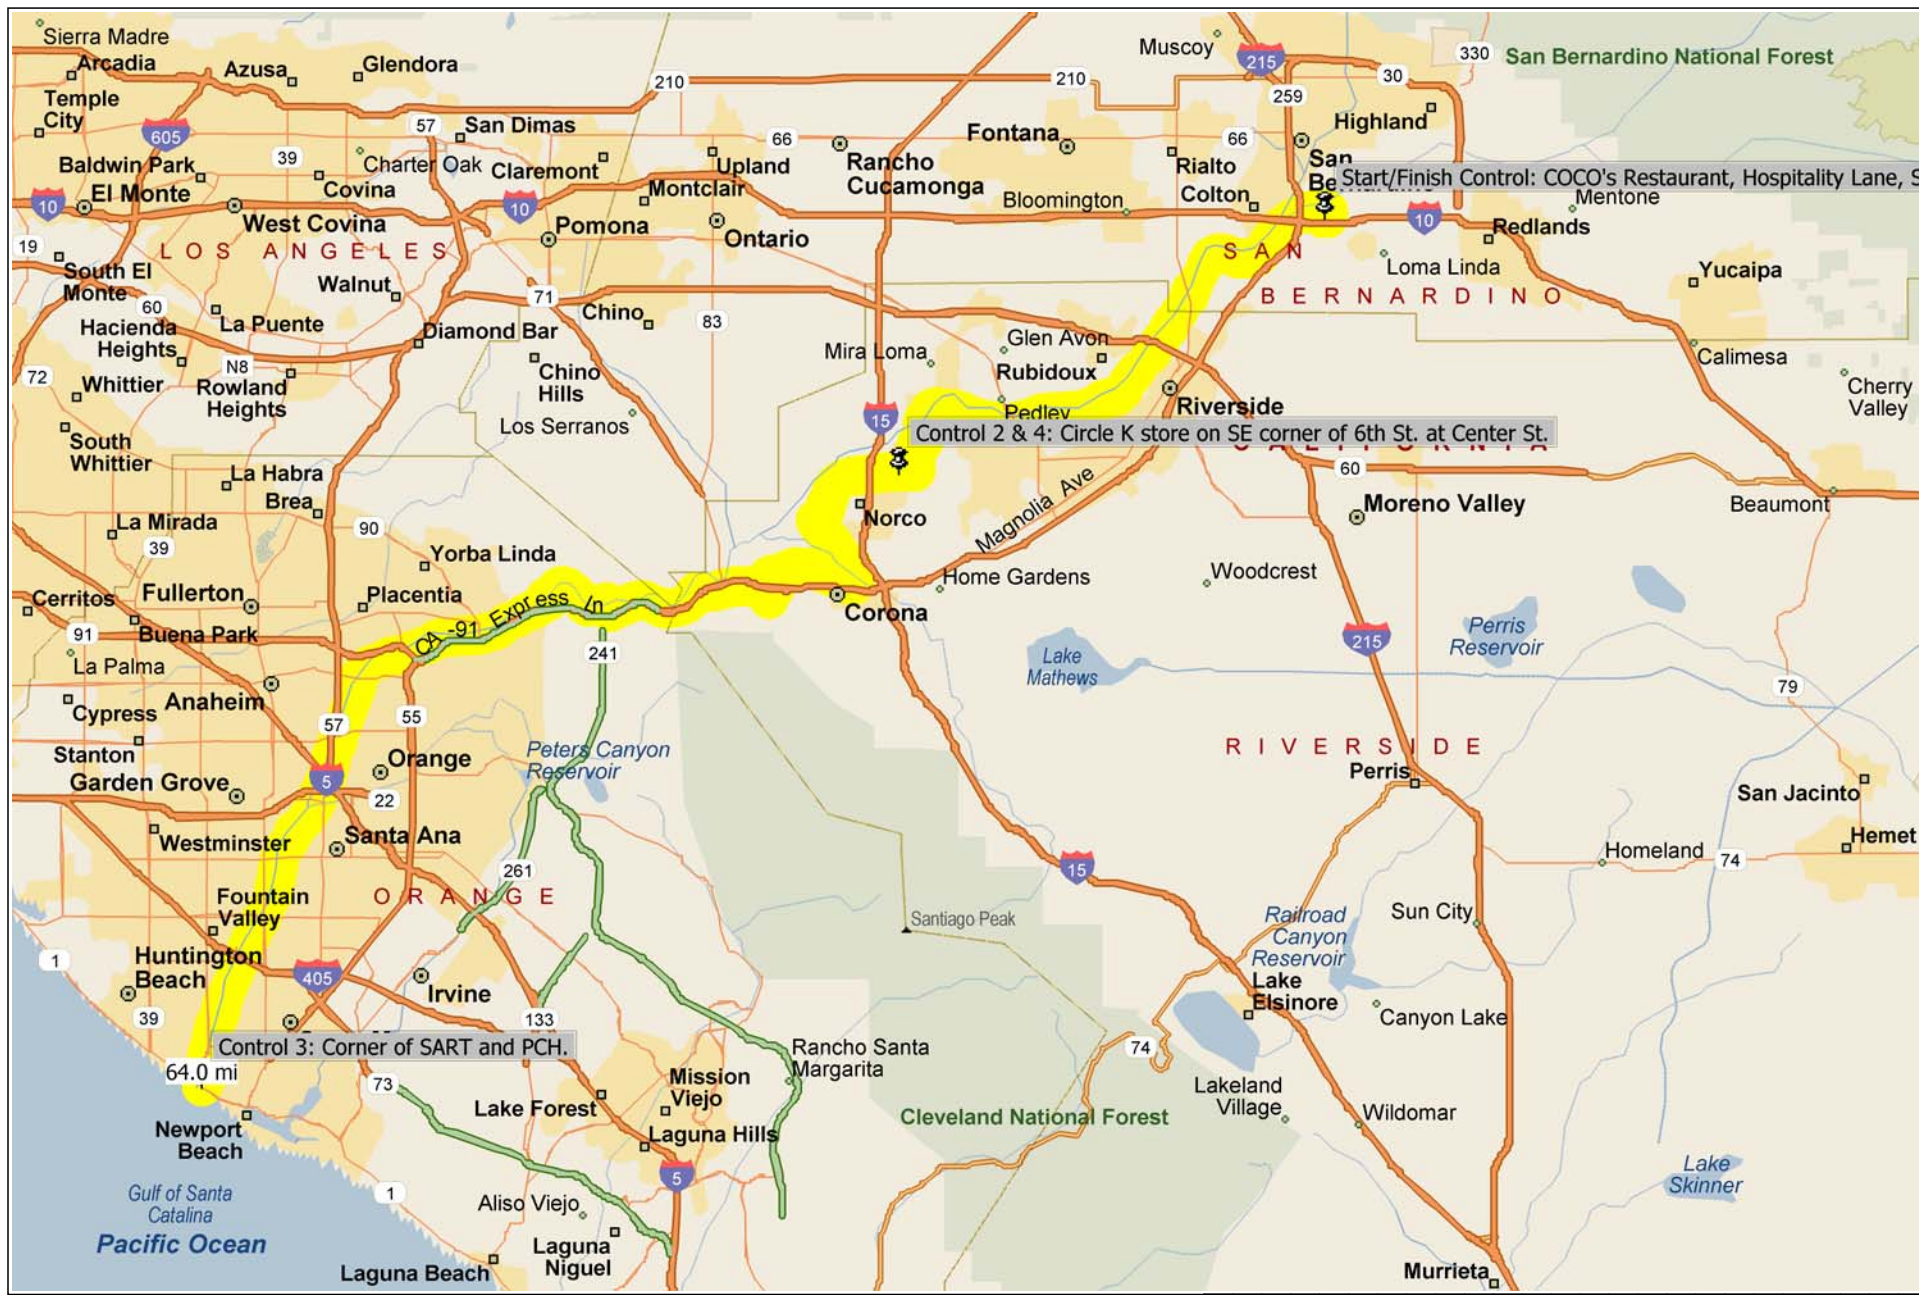

Santa Ana River Trail 200

Copyright © and (P) 1988–2006 Microsoft Corporation and/or its suppliers. All rights reserved. <http://www.microsoft.com/streets/>
Portions © 1990–2006 InstallShield Software Corporation. All rights reserved. Certain mapping and direction data © 2005 NAVTEQ. All rights reserved. The Data for areas of Canada includes information taken with permission from Canadian authorities, including: © Her Majesty the Queen in Right of Canada, © Queen's Printer for Ontario. NAVTEQ and NAVTEQ ON BOARD are trademarks of NAVTEQ. © 2005 Tele Atlas North America, Inc. All rights reserved. Tele Atlas and Tele Atlas North America are trademarks of Tele Atlas, Inc.