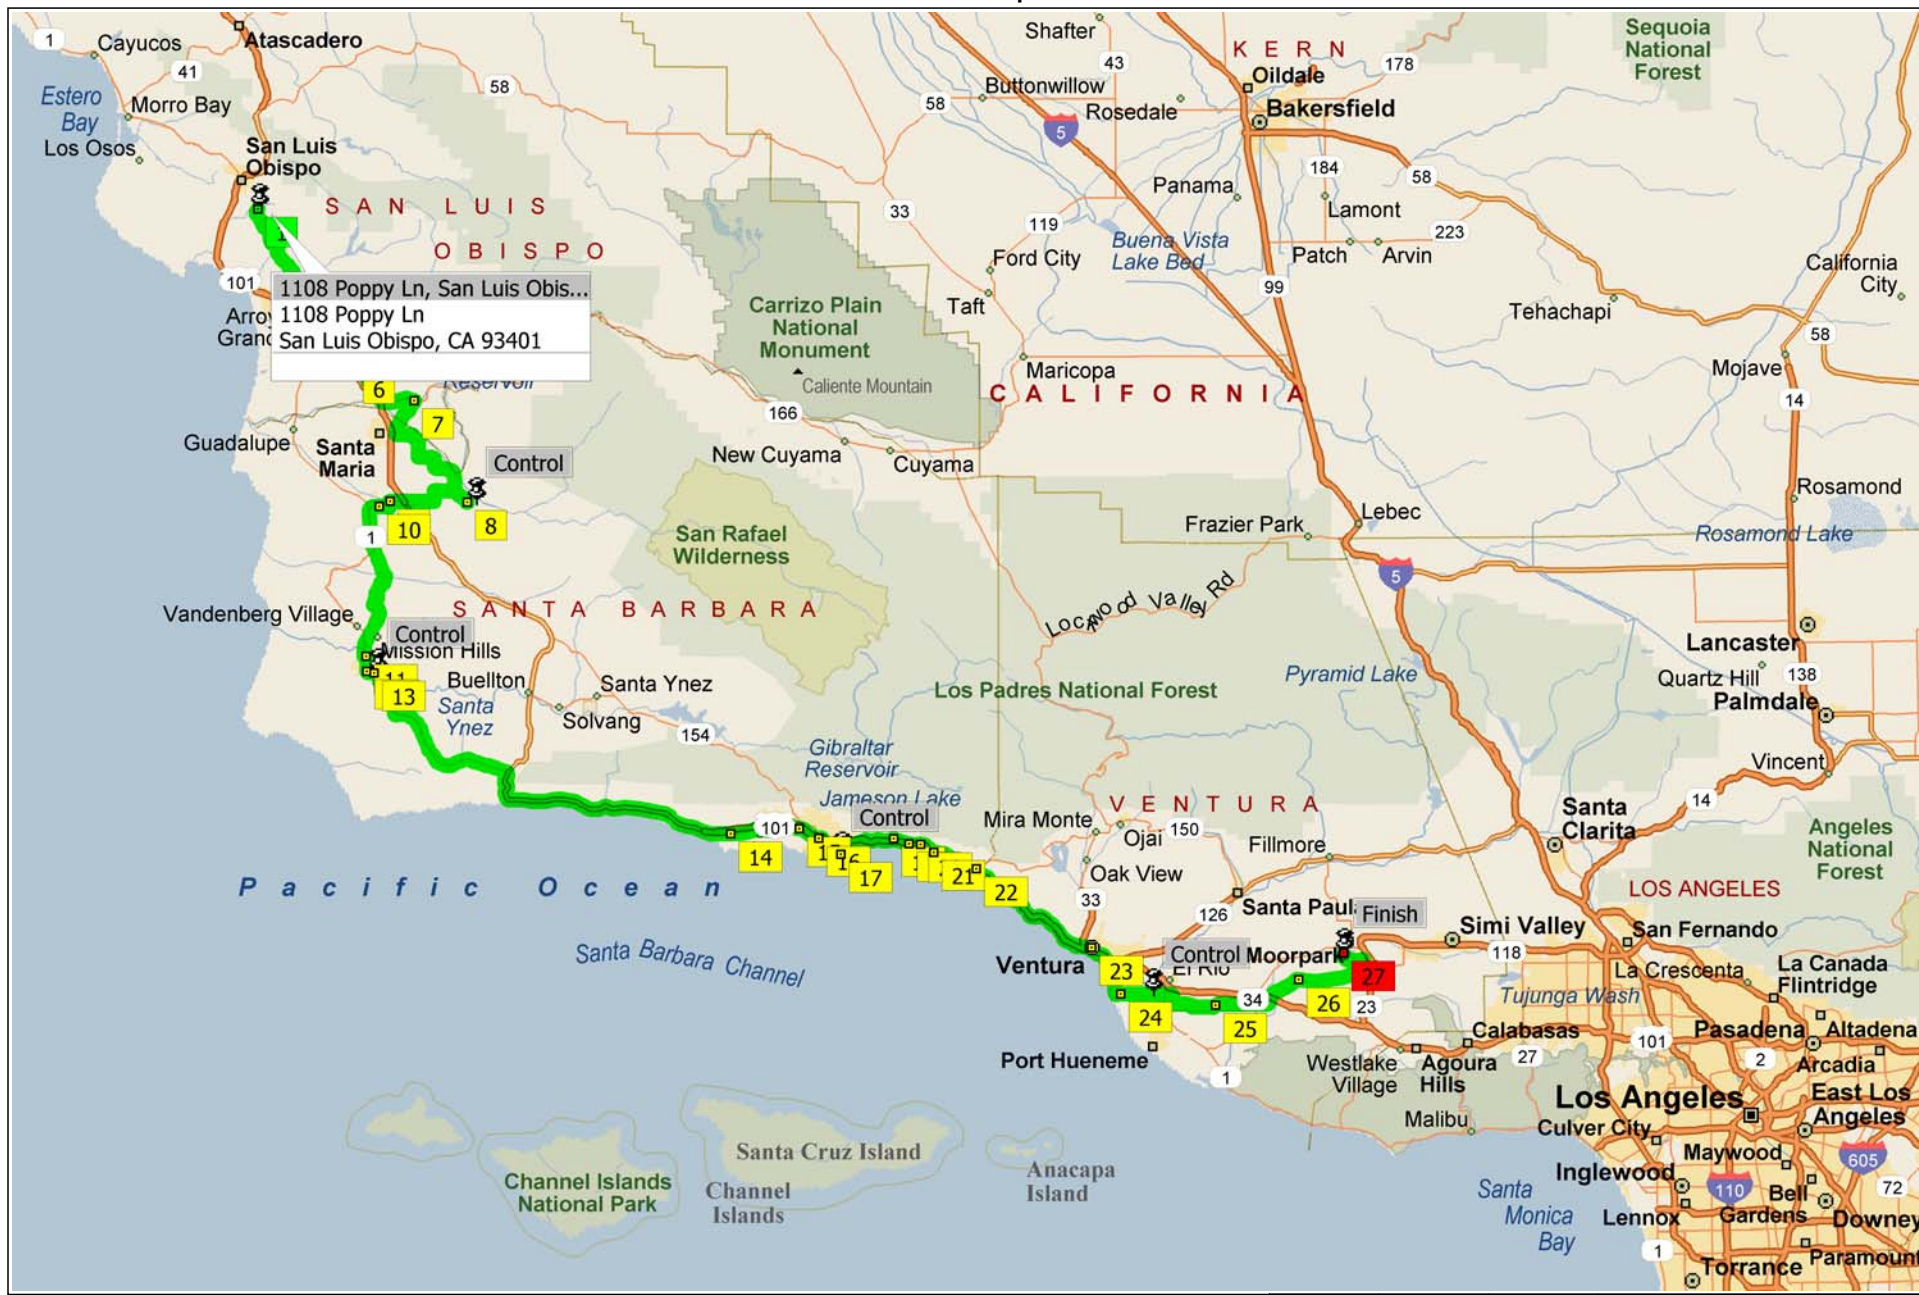

SLO Moorpark

0 mi 20 40 60

Copyright © and (P) 1988–2006 Microsoft Corporation and/or its suppliers. All rights reserved. <http://www.microsoft.com/streets/>
Portions © 1990–2006 InstallShield Software Corporation. All rights reserved. Certain mapping and direction data © 2005 NAVTEQ. All rights reserved. The Data for areas of Canada includes information taken with permission from Canadian authorities, including: © Her Majesty the Queen in Right of Canada, © Queen's Printer for Ontario. NAVTEQ and NAVTEQ ON BOARD are trademarks of NAVTEQ. © 2005 Tele Atlas North America, Inc. All rights reserved. Tele Atlas and Tele Atlas North America are trademarks of Tele Atlas, Inc.